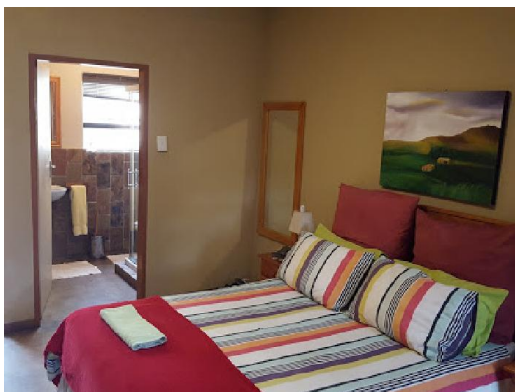

Middelburg Airfield to Aero Lodge Guesthouse

Distance: 15,6 Km

Estimate Duration: 15-minute drive.

Woodpecker Bed & Breakfast

Address: 80 President Kruger St, Middelburg, 1055

Mobile: 0826422458

Middelburg Airfield to Woodpecker Bed and Breakfast